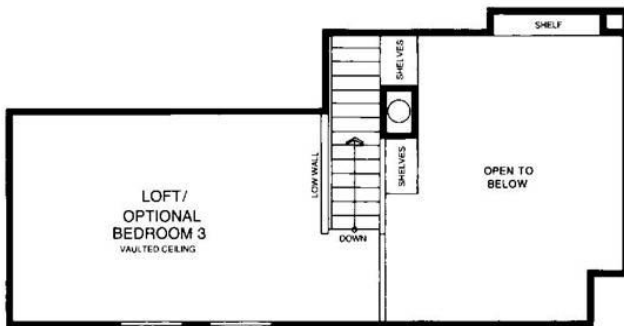

SENIOR COMMUNITY \* RETIREMENT COMMUNITY FOR ACTIVE ADULTS 55+

VERANDA SERIES FLOOR PLANS

Savannah Plan #4 1 bedroom, 2 bath den + loft/bed (1,348 sq.ft.)

SECOND FLOOR

FIRST FLOOR

Richmond Plan #3 1 bedroom, 2 bath + den/bed (1,060 sq.ft.)

Lexington Plan #2 2 bedroom, 2 bath (990 sq.ft.)

Charleston Plan #1 2 bedroom, 1 bath (881 sq.ft.)