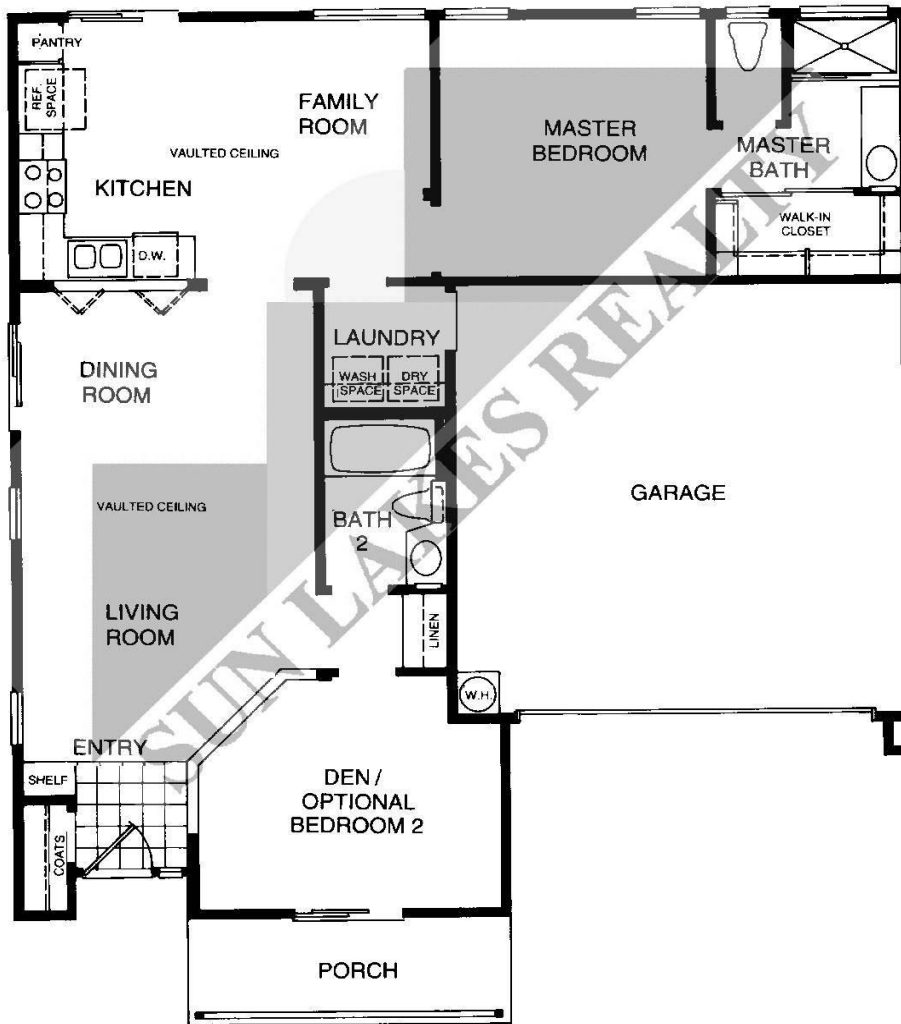

SENIOR COMMUNITY \* RETIREMENT COMMUNITY FOR ACTIVE ADULTS 55+

VERANDA SERIES FLOOR PLANS

Savannah Plan #4 1 bedroom, 2 bath den + loft/bed (1,348 sq.ft.)

SECOND FLOOR

FIRST FLOOR

Richmond Plan #3 1 bedroom, 2 bath + den/bed (1,060 sq.ft.)

Lexington Plan #2 2 bedroom, 2 bath (990 sq.ft.)

Charleston Plan #1 2 bedroom, 1 bath (881 sq.ft.)