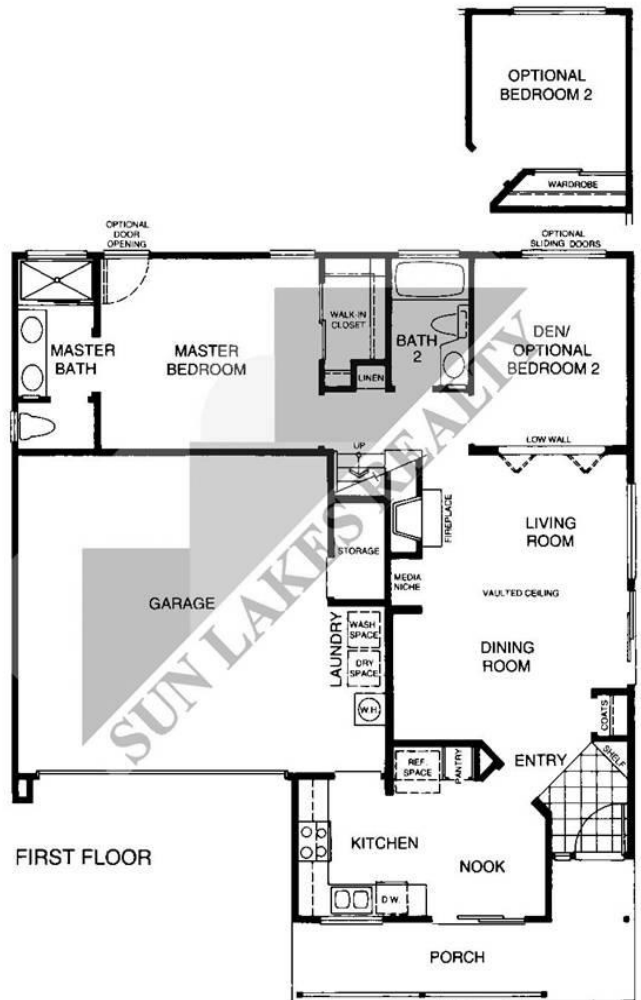

SENIOR COMMUNITY \* RETIREMENT COMMUNITY FOR ACTIVE ADULTS 55+

VERANDA SERIES FLOOR PLANS

Savannah Plan #4 1 bedroom, 2 bath den + loft/bed (1,348 sq.ft.)

SECOND FLOOR

FIRST FLOOR

Richmond Plan #3 1 bedroom, 2 bath + den/bed (1,060 sq.ft.)

Lexington Plan #2 2 bedroom, 2 bath (990 sq.ft.)

Charleston Plan #1 2 bedroom, 1 bath (881 sq.ft.)