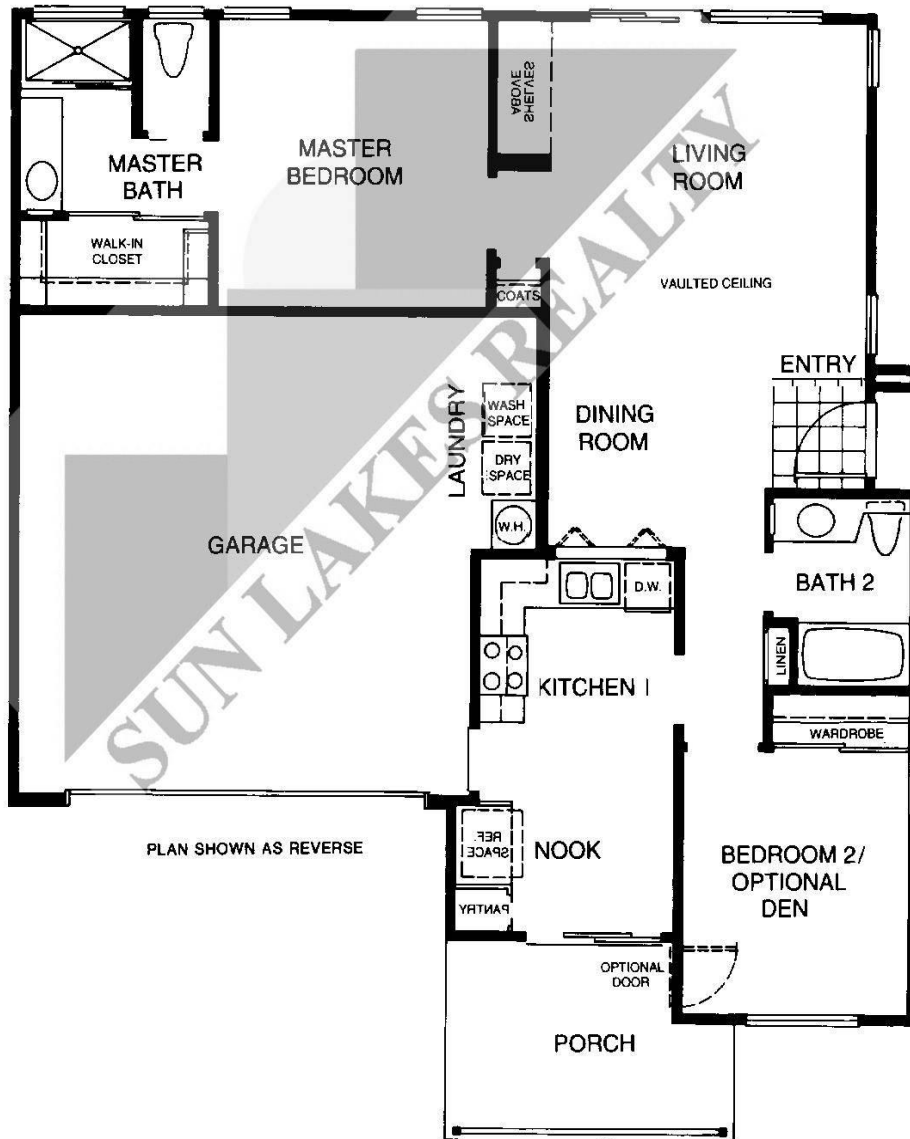

SENIOR COMMUNITY \* RETIREMENT COMMUNITY FOR ACTIVE ADULTS 55+

VERANDA SERIES FLOOR PLANS

Savannah Plan #4 1 bedroom, 2 bath den + loft/bed (1,348 sq.ft.)

SECOND FLOOR

FIRST FLOOR

Richmond Plan #3 1 bedroom, 2 bath + den/bed (1,060 sq.ft.)

Lexington Plan #2 2 bedroom, 2 bath (990 sq.ft.)

Charleston Plan #1 2 bedroom, 1 bath (881 sq.ft.)