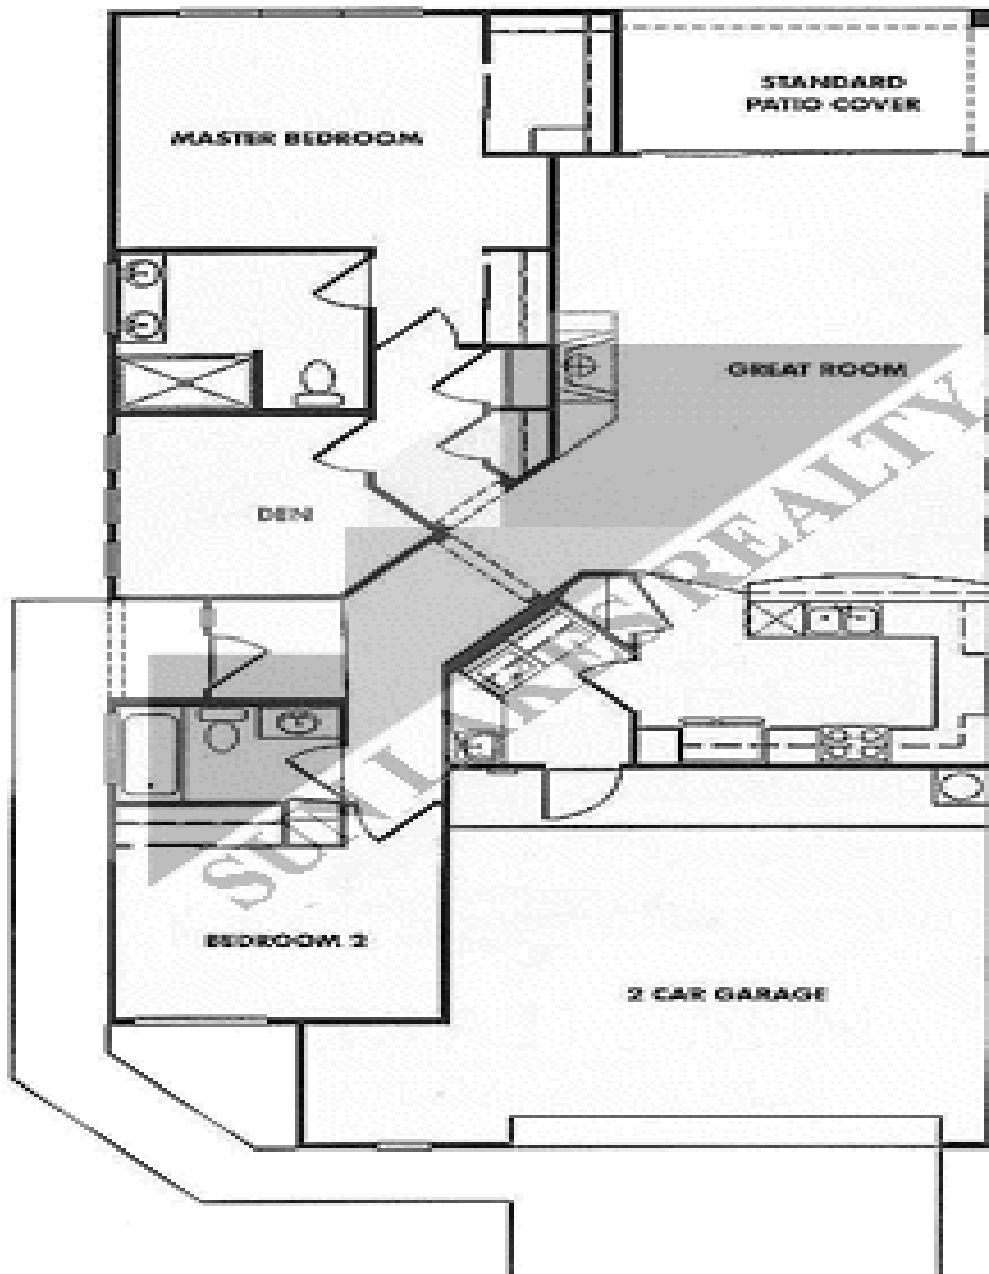

SENIOR COMMUNITY * RETIREMENT COMMUNITY FOR ACTIVE ADULTS 55+

DIAMOND SERIES FLOOR PLANS BY PULTE

Pave Plan 2 bedroom, 2 bath & Den (1,450 sq.ft.)

Trillion Plan 2 bedroom, 2 bath + Den (1,675 sq.ft.)

Emerald Plan 2 bedroom, 2.5 baths + den (2,137 sq.ft.)