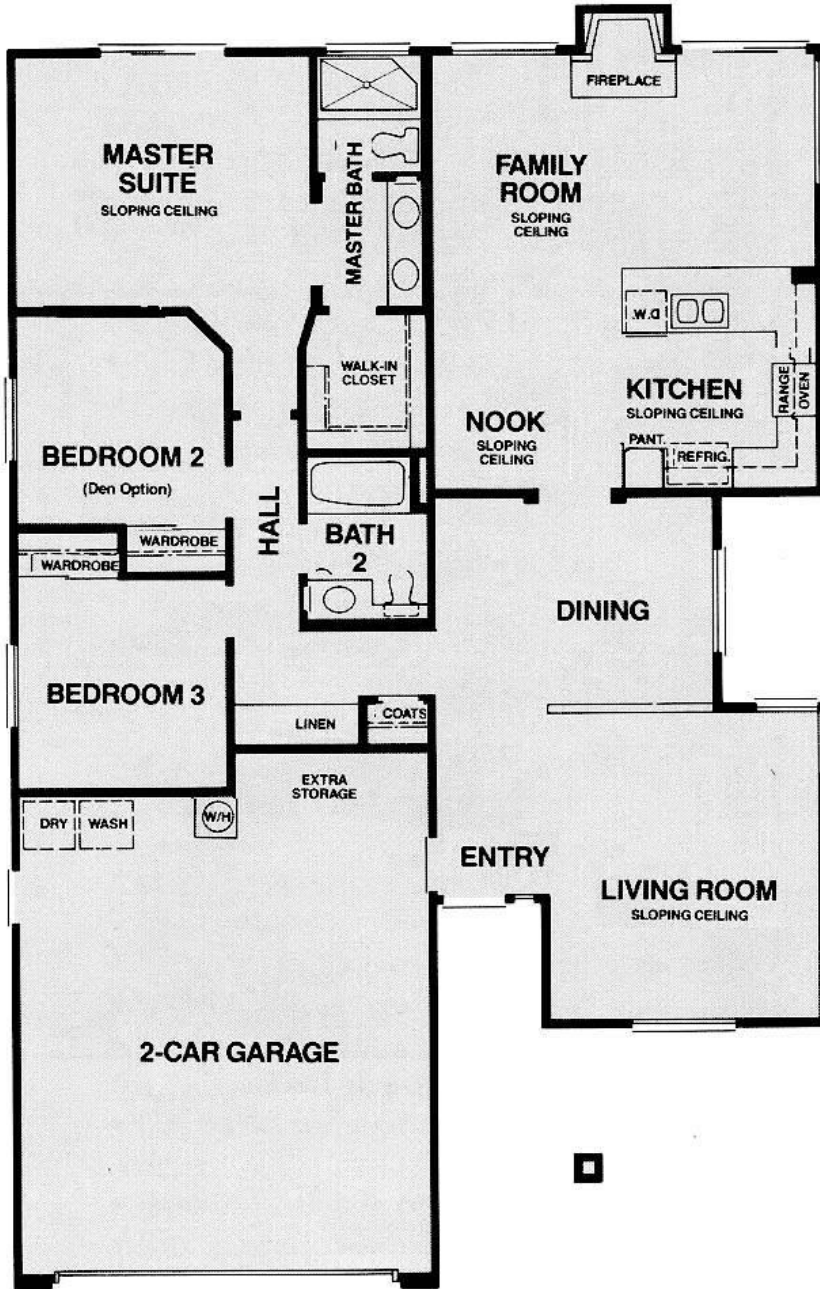

SENIOR COMMUNITY * RETIREMENT COMMUNITY FOR ACTIVE ADULTS 55+ * SUN LAKES COUNTRY CLUB * BANNING, CA.

CLASSIC SERIES FLOOR PLANS

Augusta Plan #3000 3 bedroom, 2.5 bath + loft & family room (2,627 sq.ft.)

Doral Plan #2000 2 bedroom, 3 bath + loft, den & family room (2,327 sq.ft.)

Oakmont Plan #1000 2 bedroom, 2.5 bath + loft & family room (2,160 sq.ft.)

Eagleridge Plan #900 2 bedroom, 2 bath + den, music room & family room (1,895 sq.ft.)