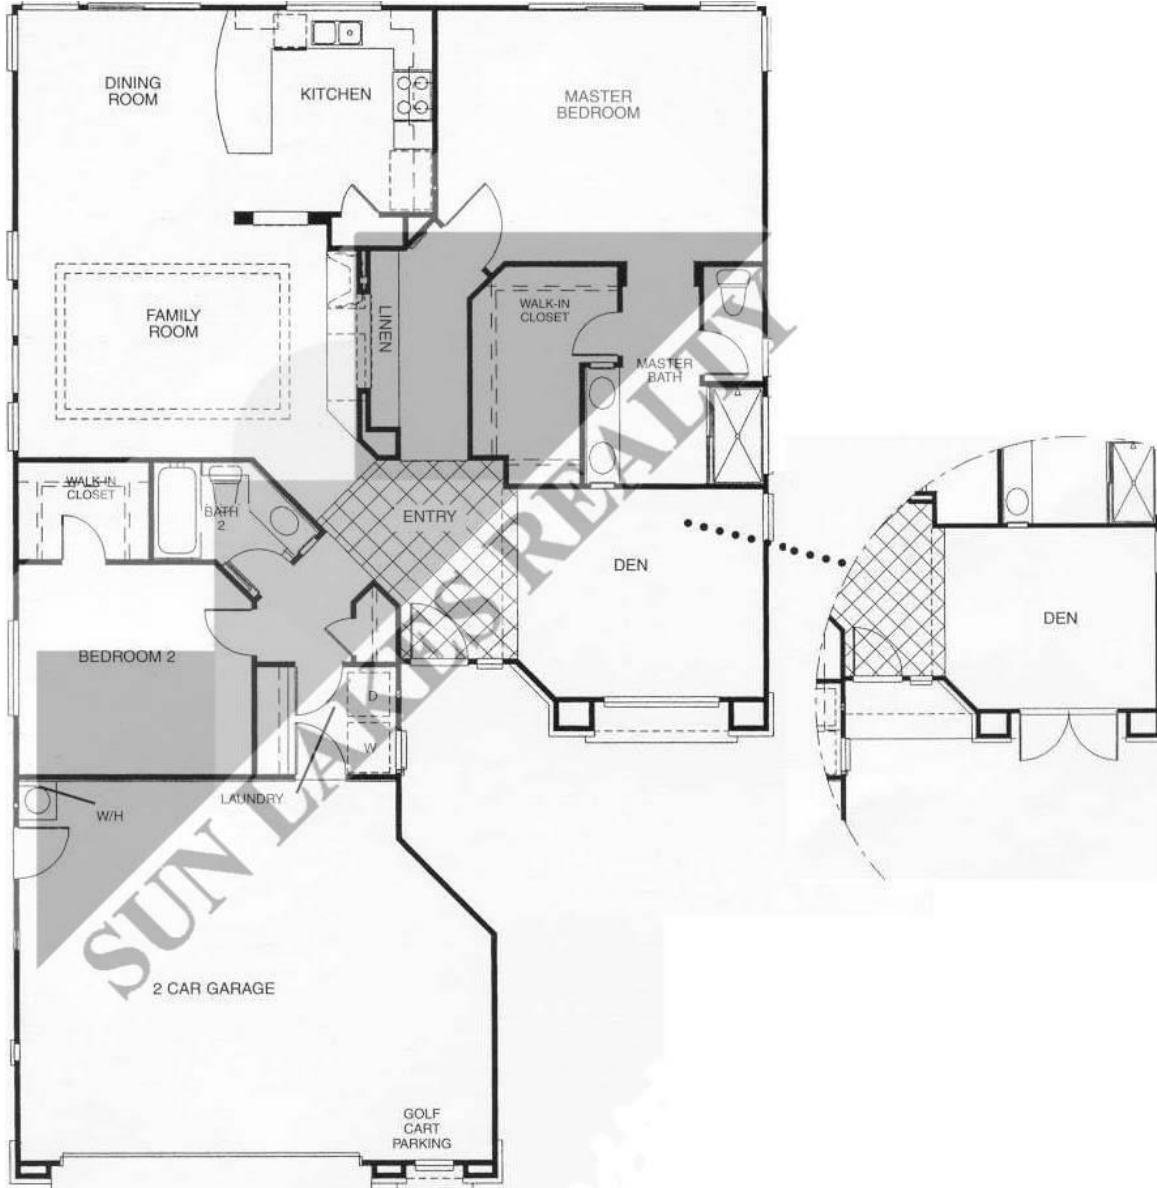

SENIOR COMMUNITY * RETIREMENT COMMUNITY FOR ACTIVE ADULTS 55+

ATRIUM SERIES FLOOR PLANS

Poppy Plan 2 bedroom, 2 bath + Den (1535 sq.ft.)

Forsythia Floor Plan 2 bedroom, 2 bath + Den (1,675 sq.ft.)

Jasmine Floor Plan 2 bedroom, 2 bath + Den (1,784 sq.ft.)