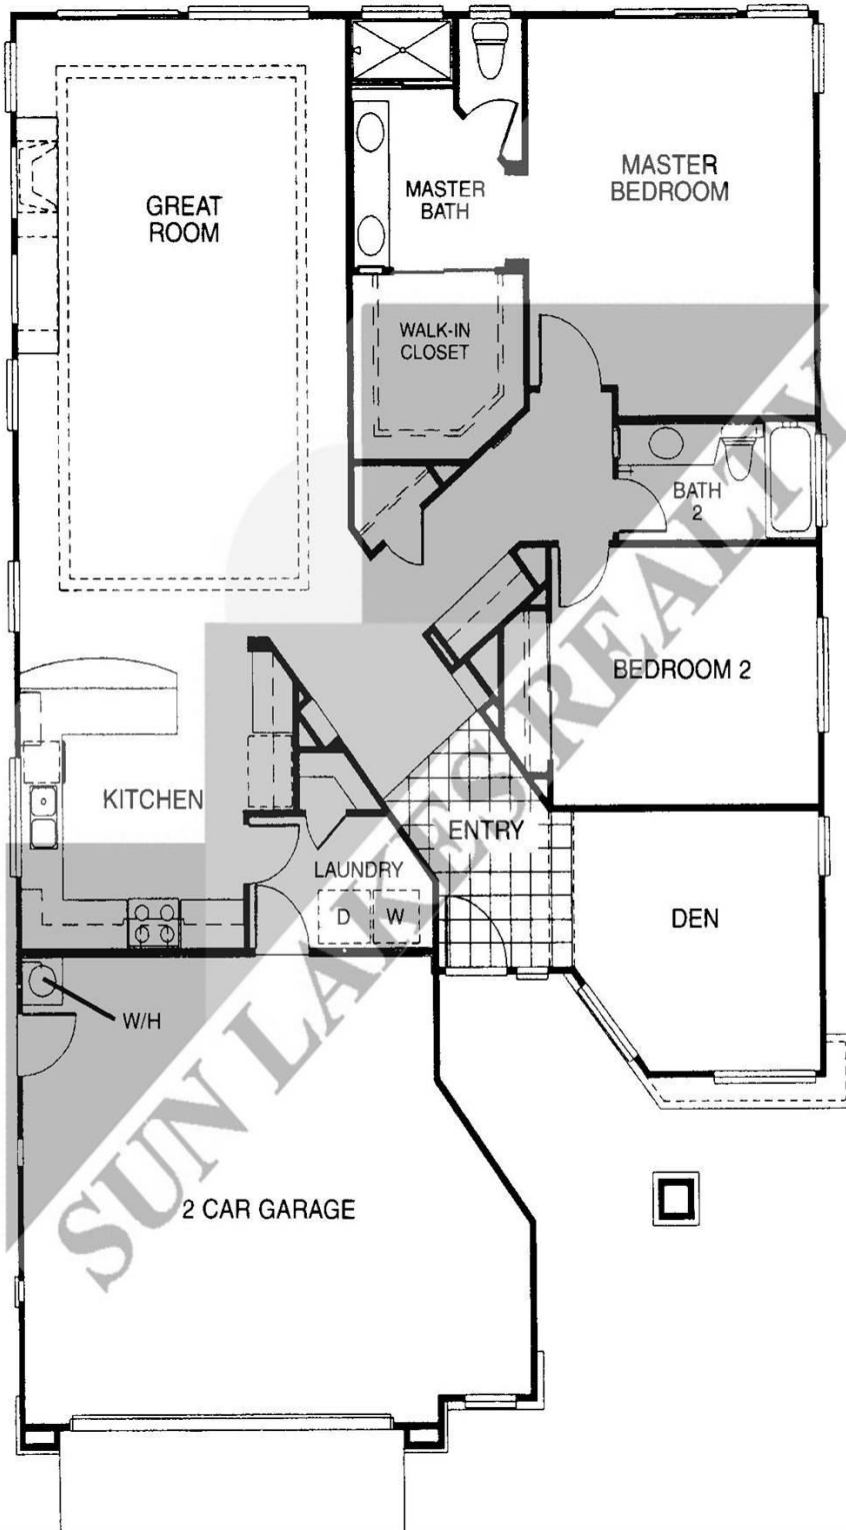

SENIOR COMMUNITY * RETIREMENT COMMUNITY FOR ACTIVE ADULTS 55+

ATRIUM SERIES FLOOR PLANS

Poppy Plan 2 bedroom, 2 bath + Den (1535 sq.ft.)

Forsythia Floor Plan 2 bedroom, 2 bath + Den (1,675 sq.ft.)

Jasmine Floor Plan 2 bedroom, 2 bath + Den (1,784 sq.ft.)